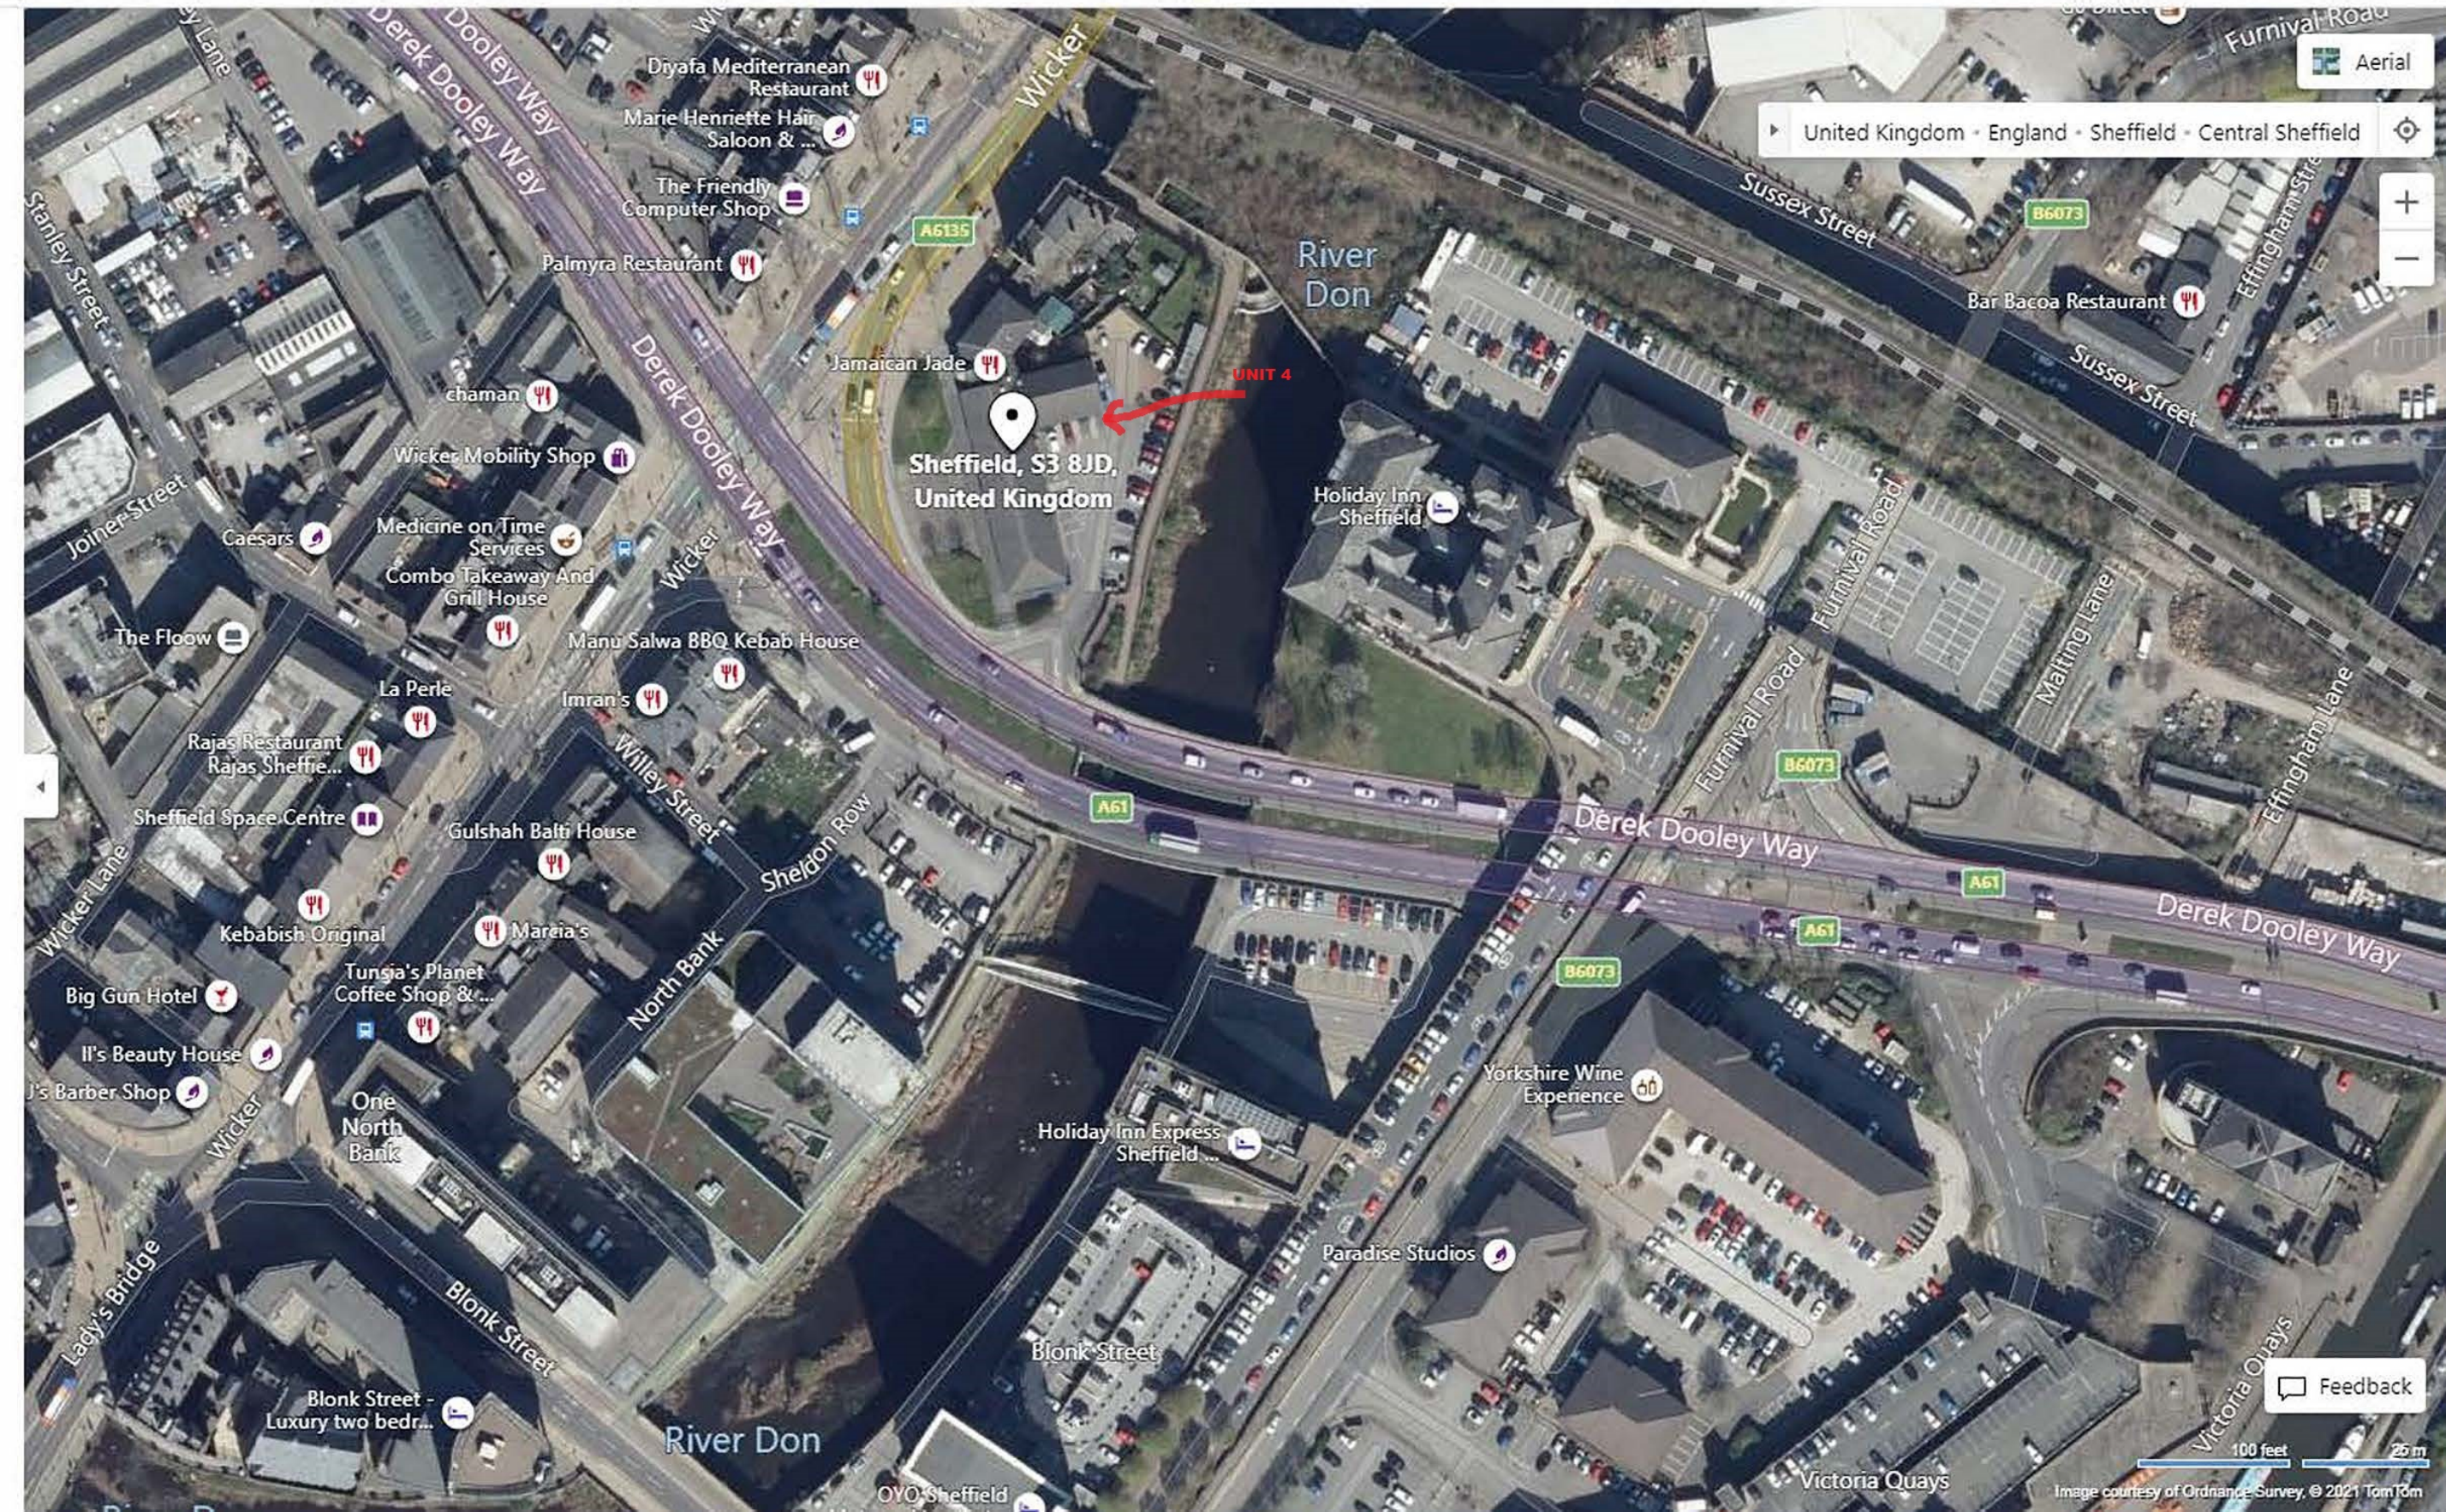

Sheffield, S3 8JD,
United Kingdom

UNIT 4